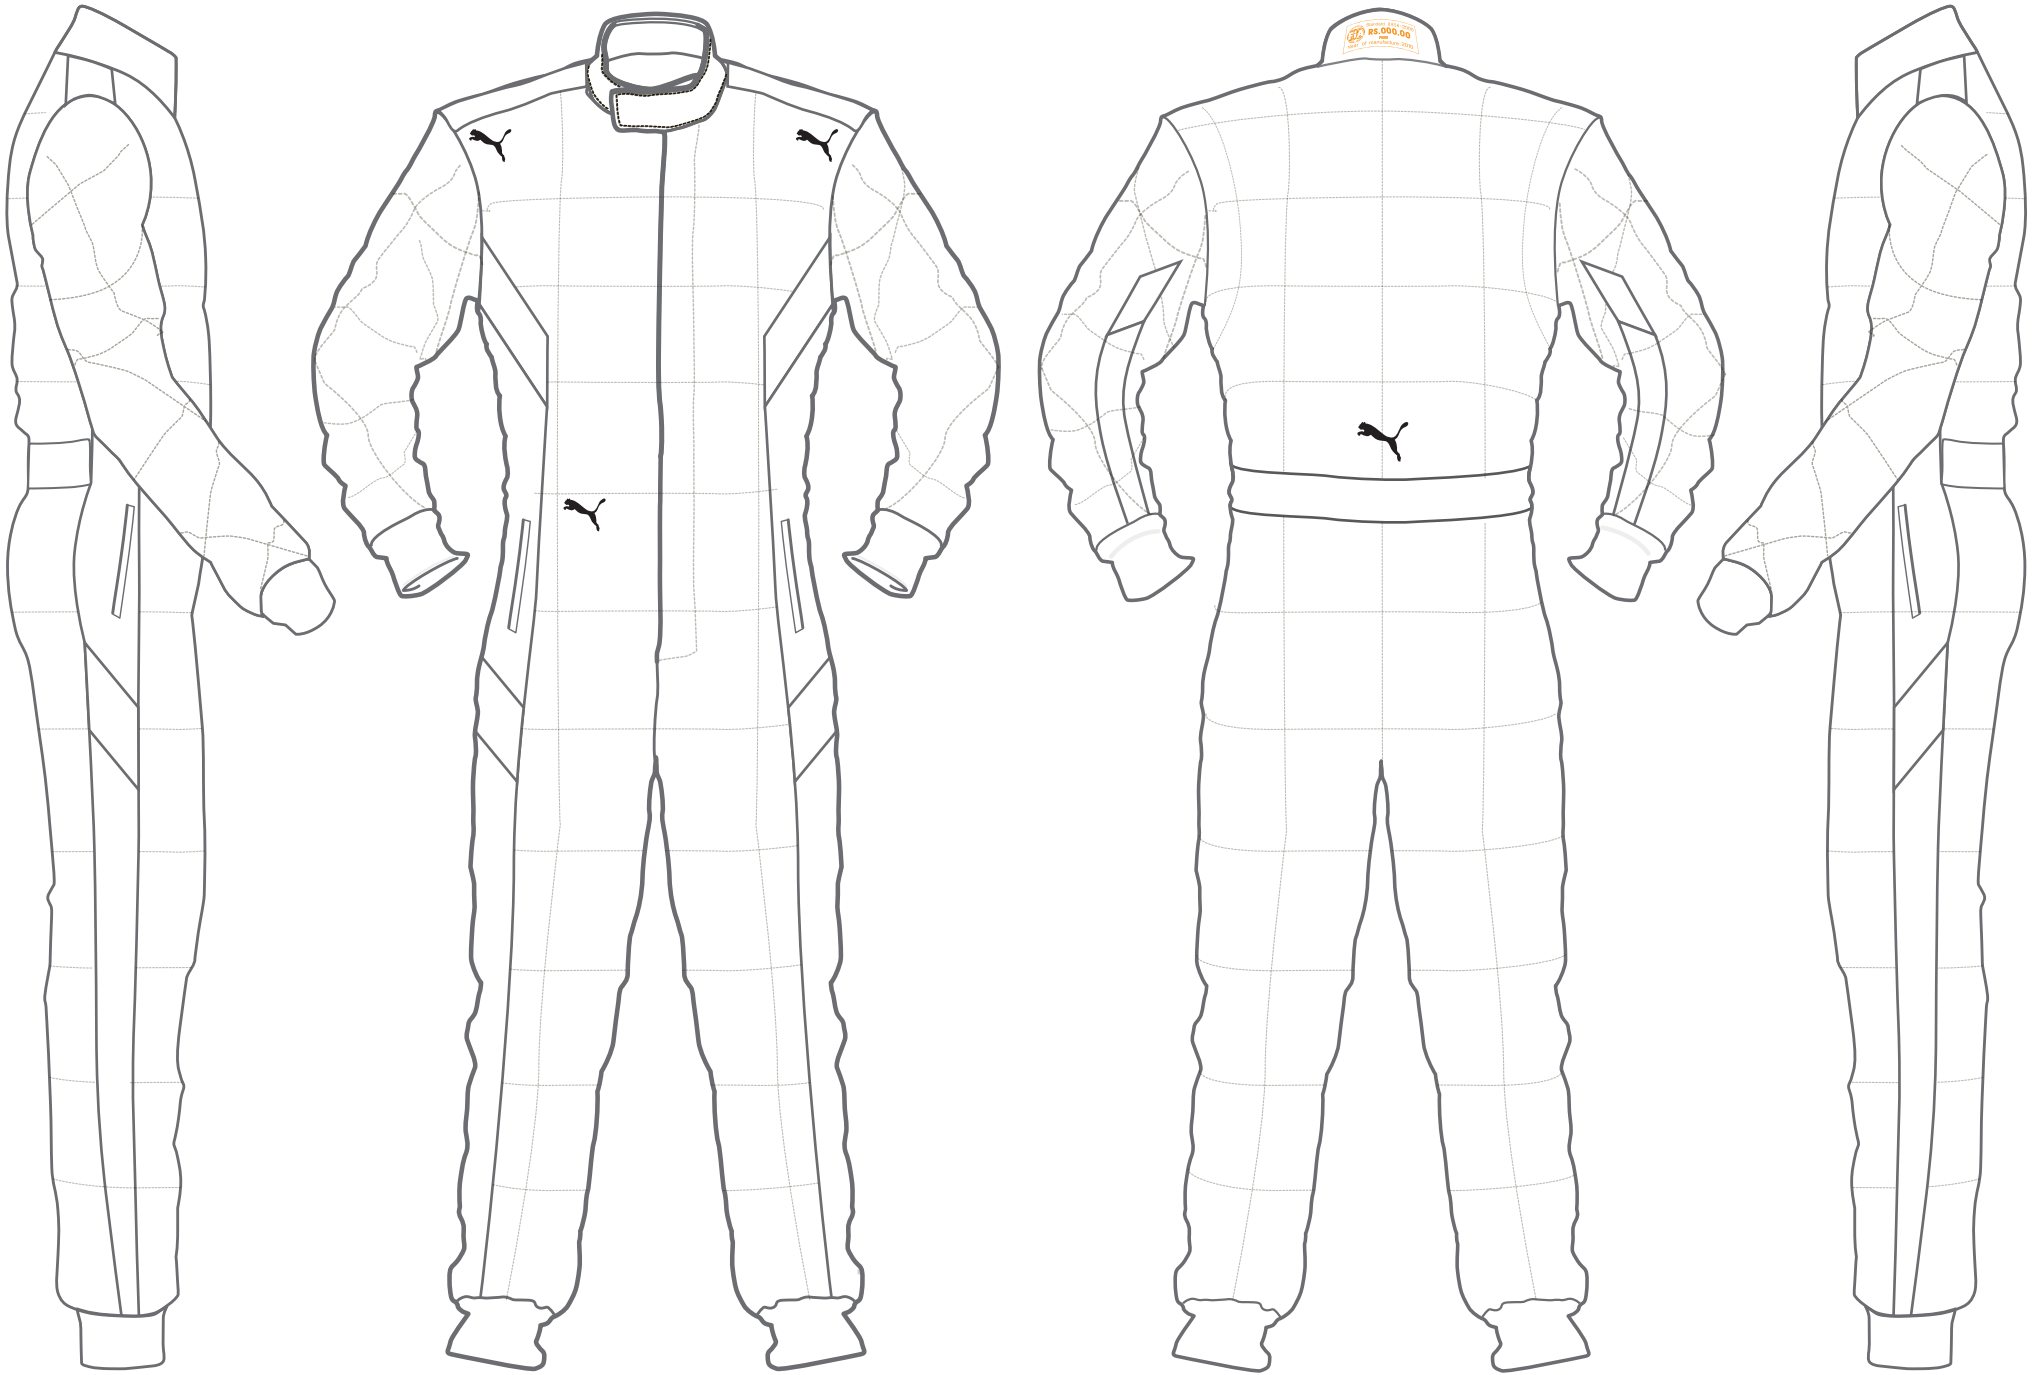

CAT on upper chest 5cm wide

CAT on back 5cm wide

This drawing is the intellectual and exclusive property of PUMA. It is loaned on the understanding that the drawing, any technical specification, design features or information contained herein will not be disclosed, given to any person/entity, reproduced or copied, be it directly or indirectly in whole or in part, or used for the manufacture of any part shown herein except by the written order of PUMA. Acceptance of this drawing will be construed as acceptance of the foregoing conditions. All rights reserved.

<b>DRIVER: NAME</b>	<b>DATE: 08 JUNE 2018</b>
<b>TEAM: PUMA</b>	<b>VERSION: Blank</b>
<b>OVERALL: PODIO</b>	<b>FILENAME: Podio_Blank.jpg</b>